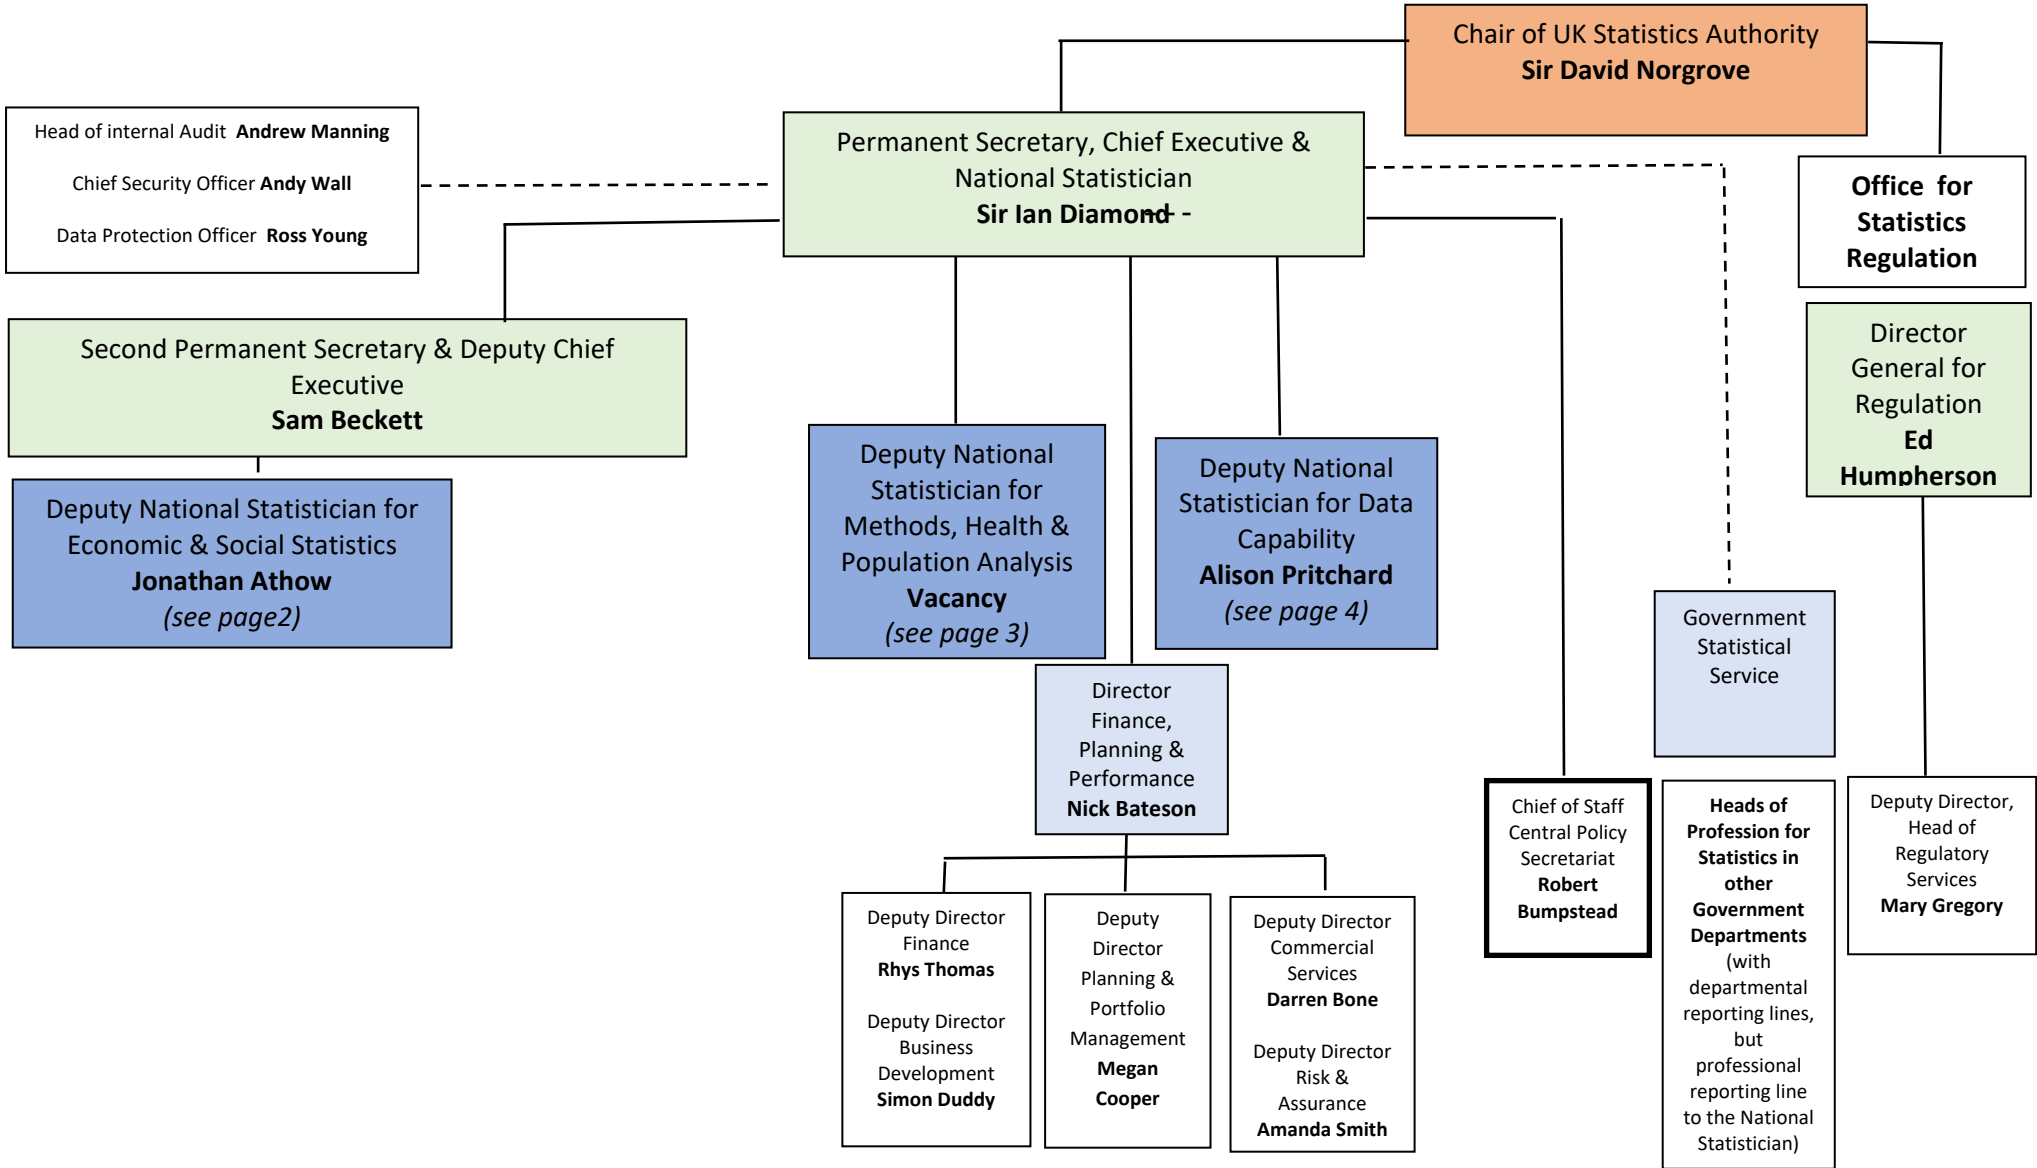

# Economic Statistics

Second Permanent Secretary & Deputy Chief Executive  
**Sam Beckett**

Deputy National Statistician for Economic Statistics  
**Jonathan Athow**

Director Economic  
Statistics &  
Analysis  
**Darren Morgan**

Deputy Director  
National Accounts  
Coordination  
**Craig McLaren**

Deputy Director  
Labour Market &  
Households  
**David Freeman**

Deputy Director  
Surveys & Economic  
Indicators  
**Heather Bovill**

Director Survey Operations  
**Alex Lambert**

Deputy Director Social Surveys Operations  
**Steve Woodland**

Deputy Director Business Data Operations  
**Mike Prestwood**

Director Data Science Campus  
**Tom Smith**