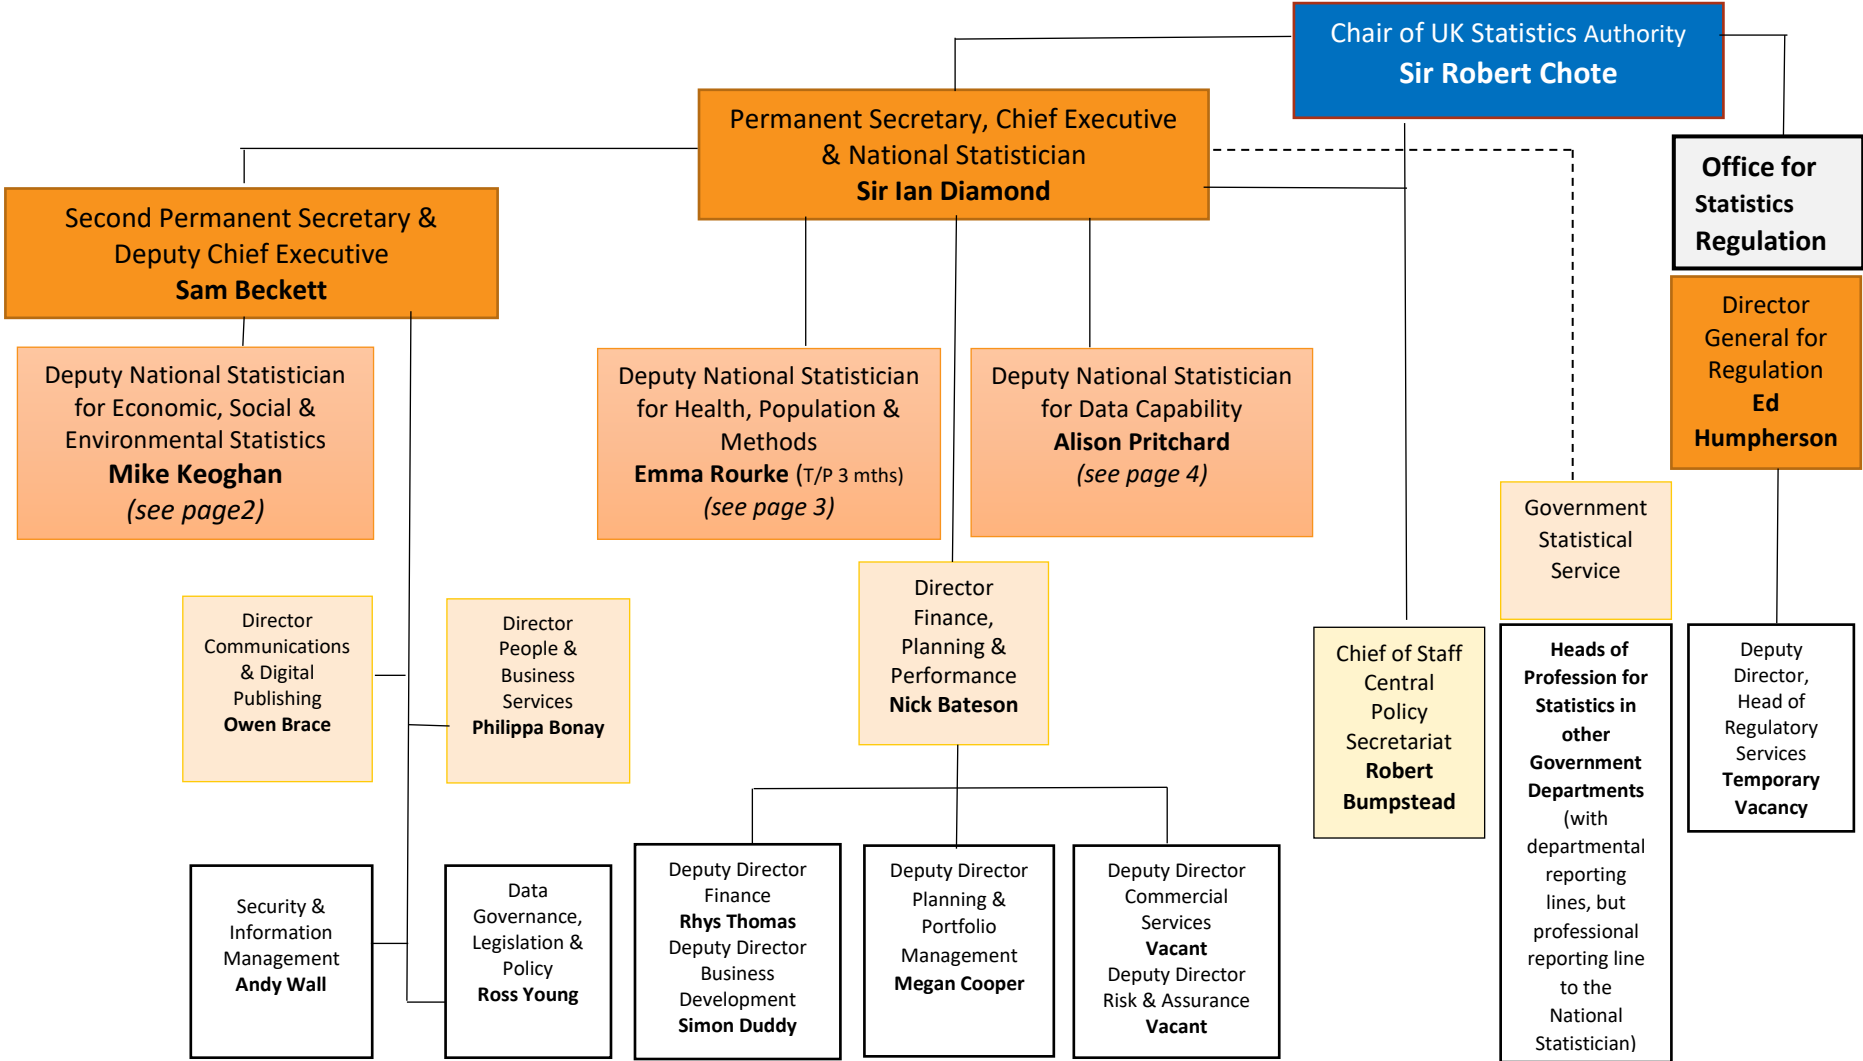

**UK Statistics Authority**

**Economic, Social & Environment Statistics**

Second Permanent Secretary & Deputy Chief Executive  
**Sam Beckett**

Deputy National Statistician for Economic, Social & Environment Statistics  
**Mike Keoghan**

Deputy Director  
Covid-19 Infection Surveillance  
Operations  
**Tina Thomas**

Deputy Director  
Policy & Engagement Division  
**Vacant**

Deputy Director  
Wider Surveillance Studies  
**Fiona Dawe**