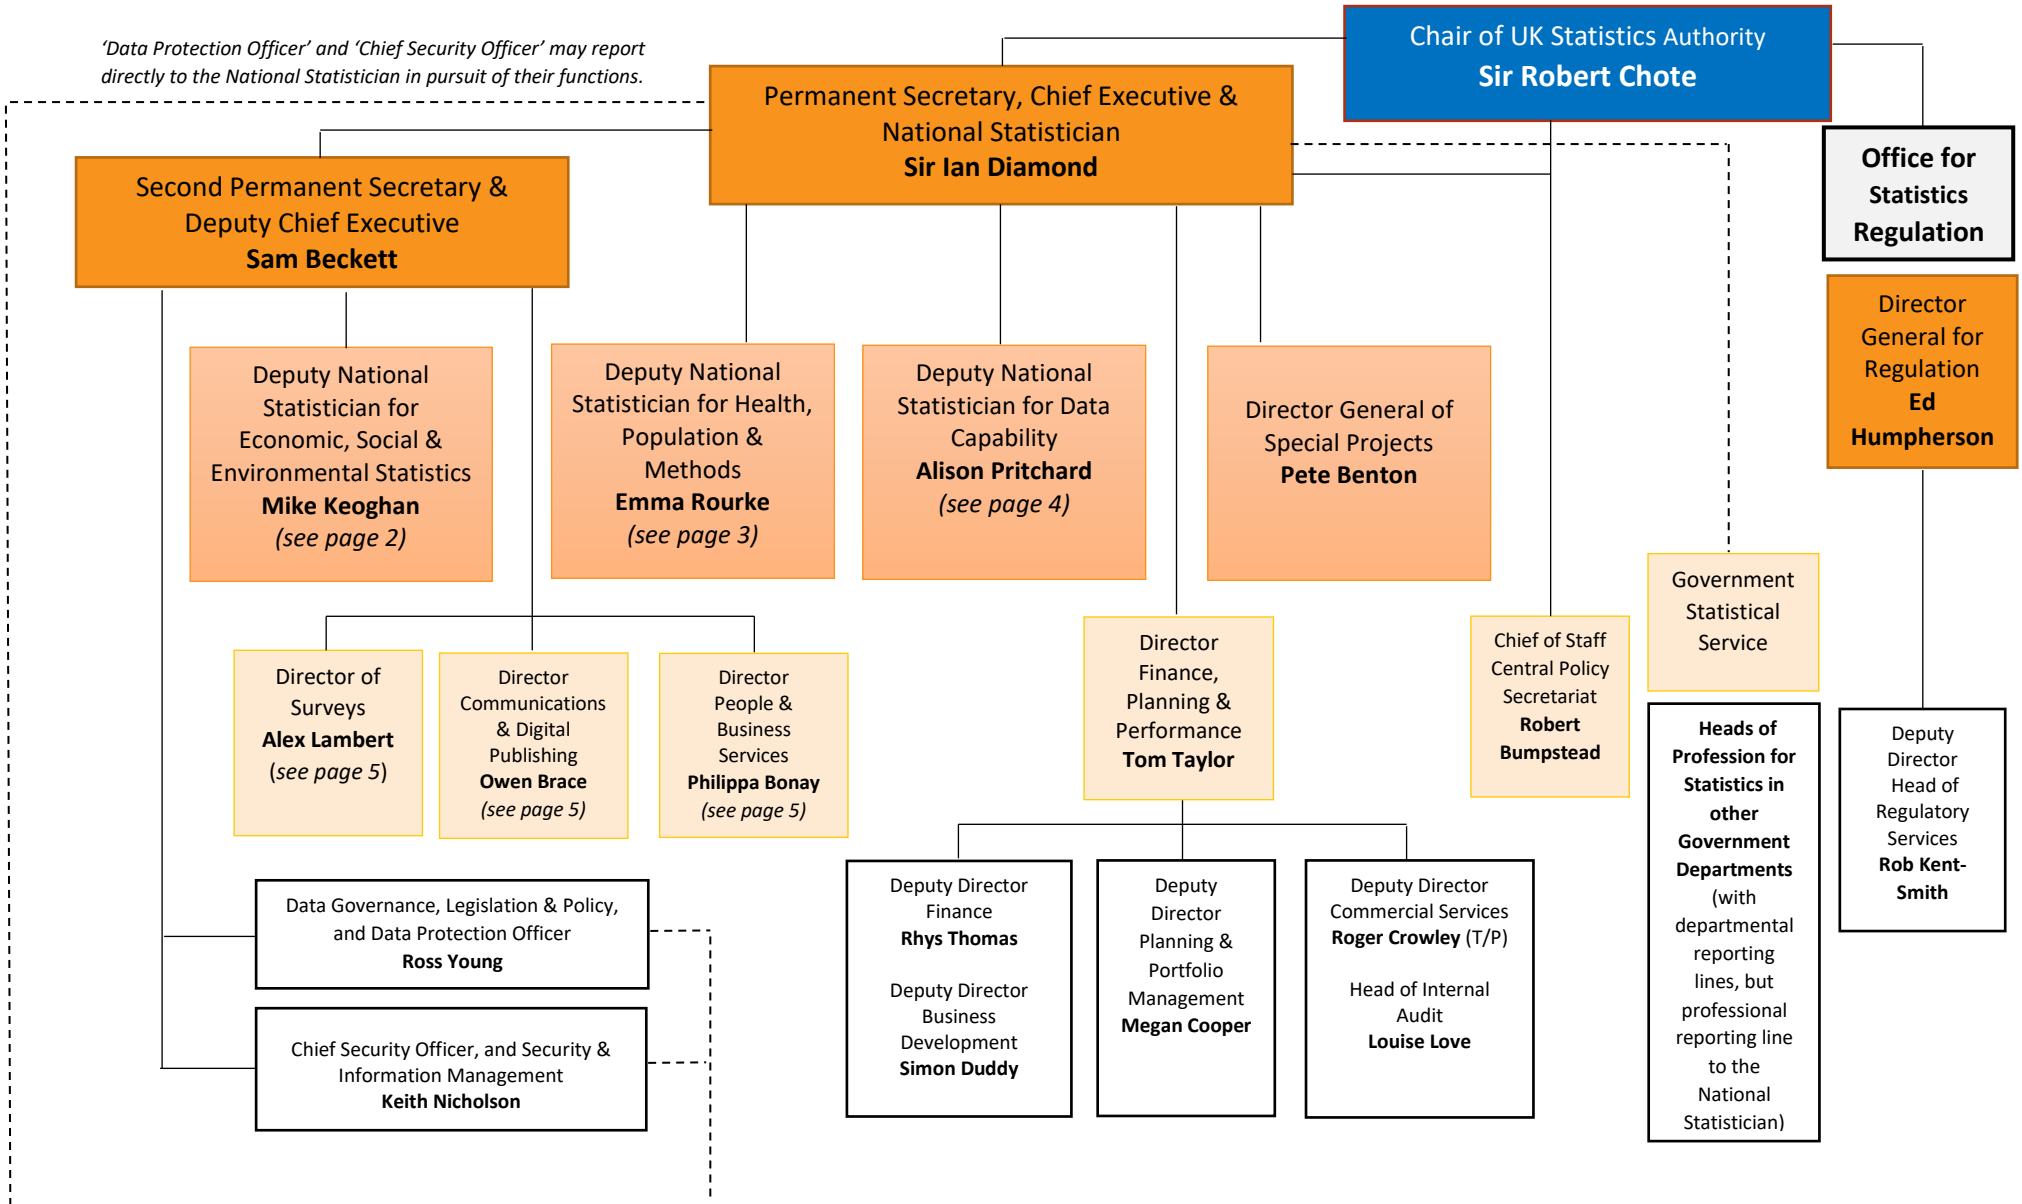

UK Statistics Authority

'Data Protection Officer' and 'Chief Security Officer' may report directly to the National Statistician in pursuit of their functions.

Economic, Social & Environment Statistics

Deputy National Statistician for Economic, Social & Environmental Statistics
Mike Keoghan