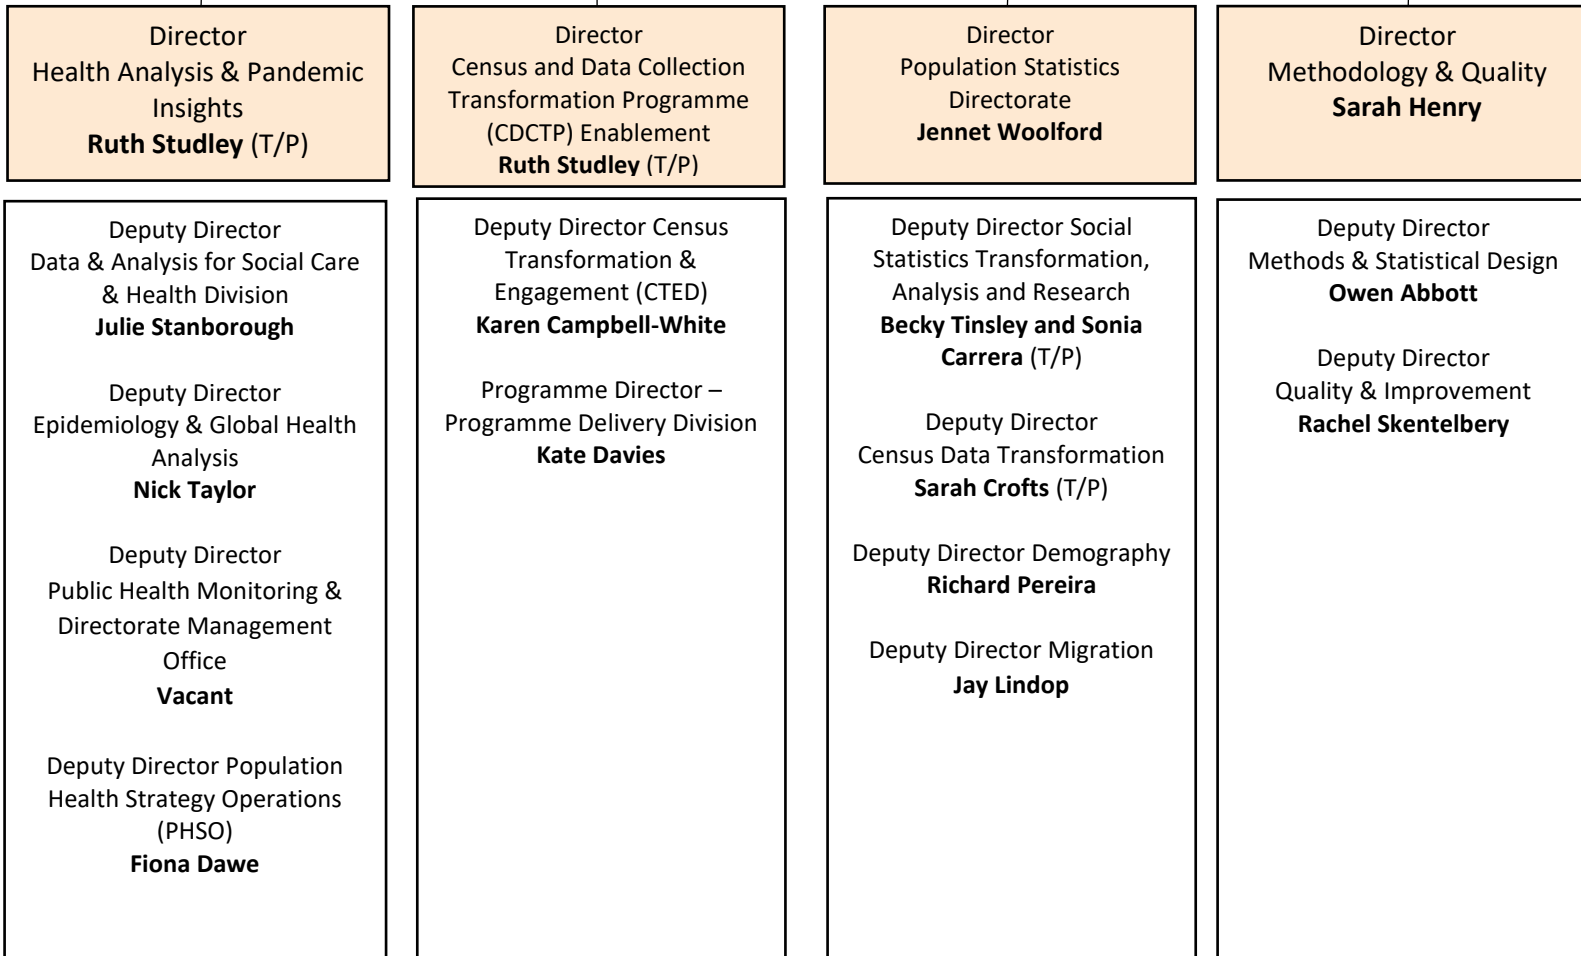

Health, Population & Methods

Deputy National Statistician for Health, Population & Methods
Emma Rourke