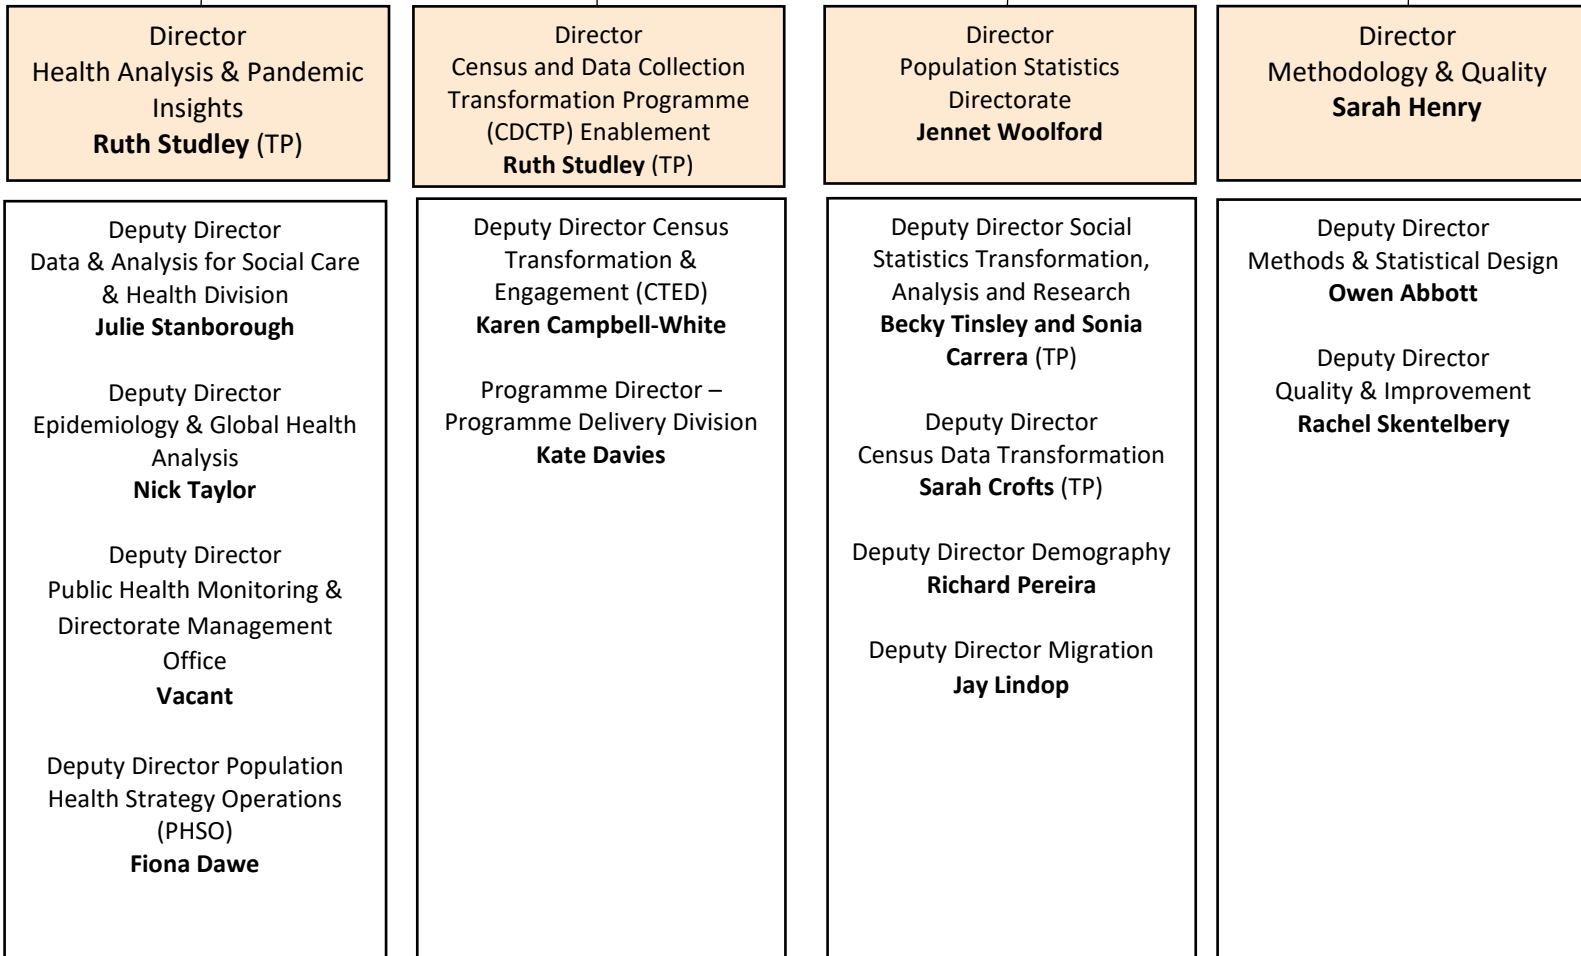

Health, Population & Methods

Deputy National Statistician for Health, Population & Methods
Emma Rourke